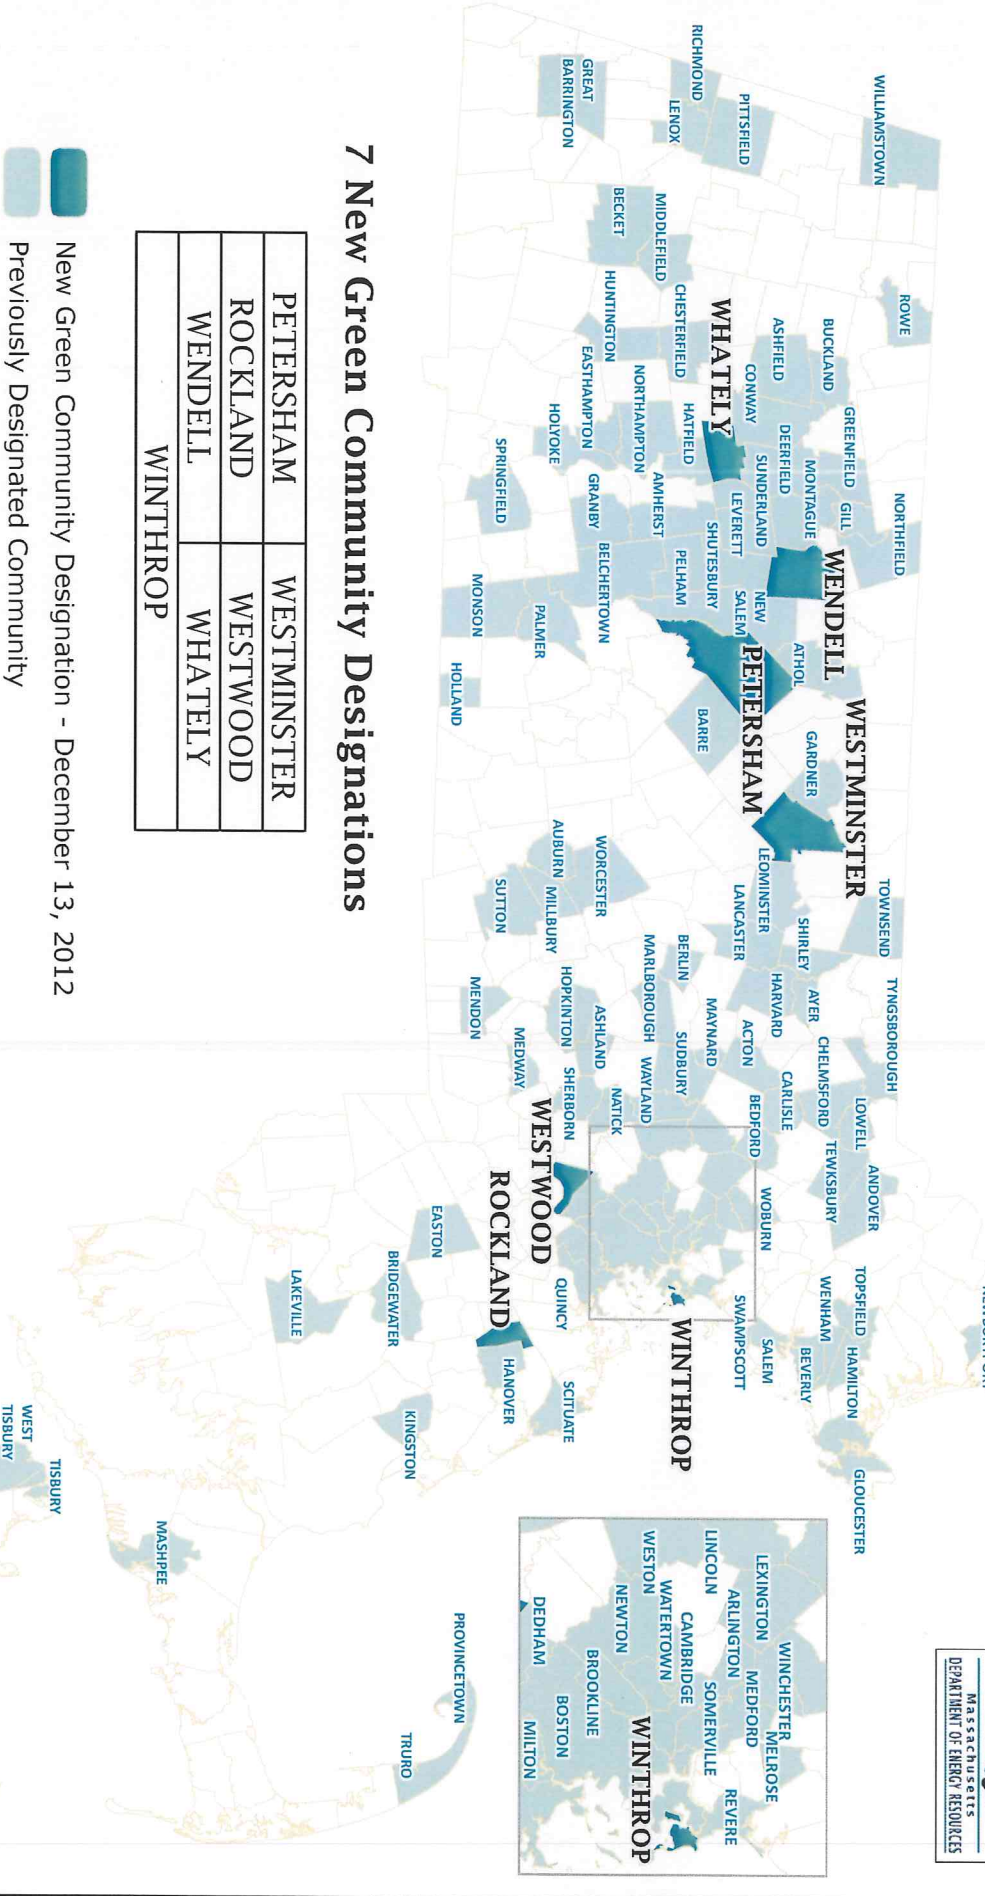

GREEN COMMUNITY DESIGNATIONS REACH ONE HUNDRED TEN

7 New Green Community Designations

PETERSHAM	WESTMINSTER
ROCKLAND	WESTWOOD
WENDELL	WHATELY
	WINTHROP

- New Green Community Designation - December 13, 2012
- Previously Designated Community

20 Miles

Massachusetts Department
of Energy Resources

DER
12-13-12